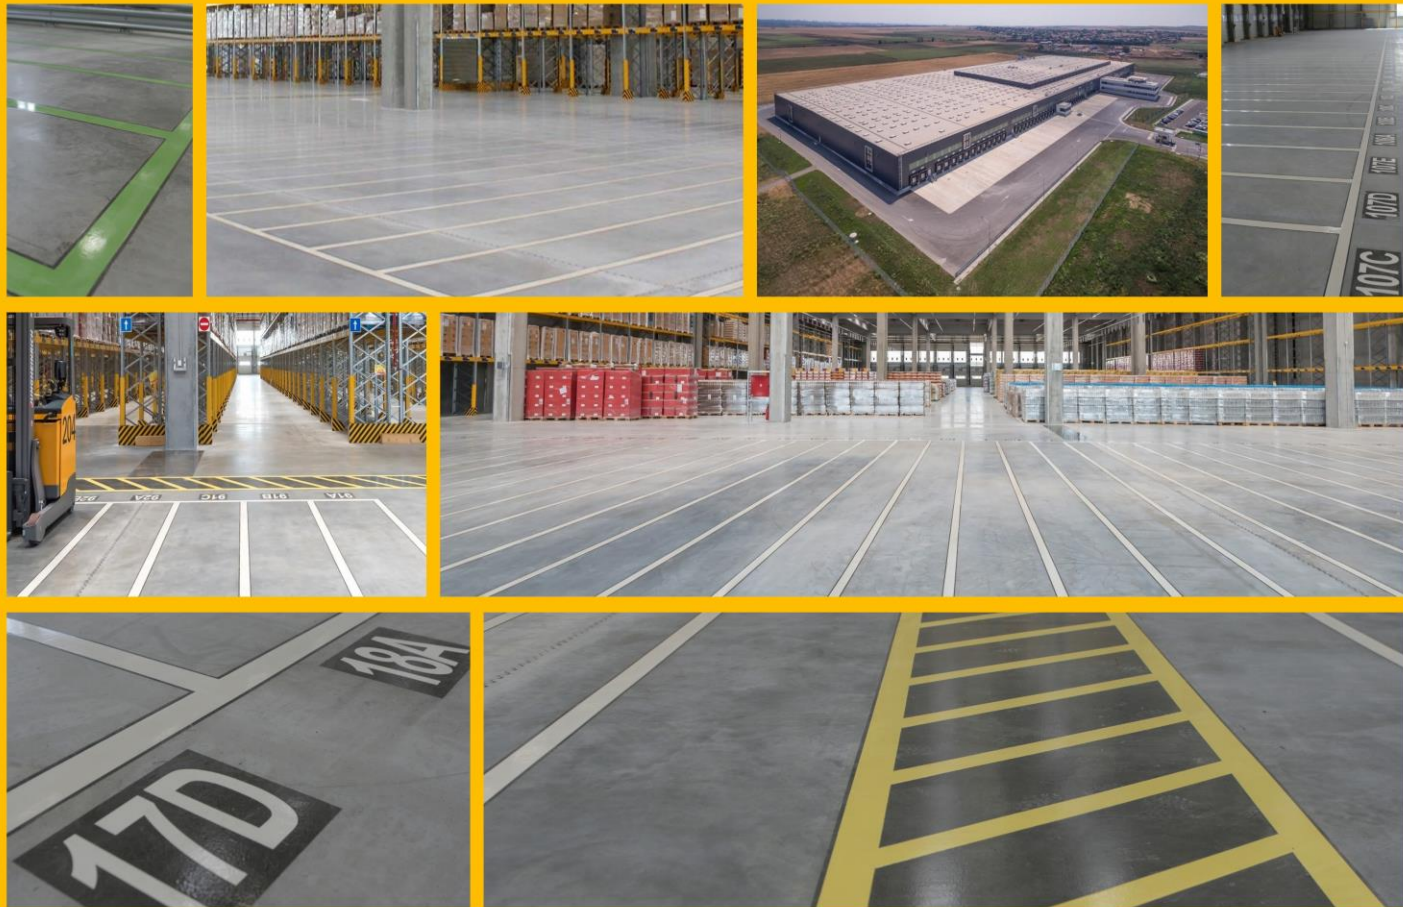

COMPLETED PROJECTS

Project Description:
Lidl Logistic Center,
Yambol, Sofia - Bulgaria
Epoxy line marking

28,300 meters