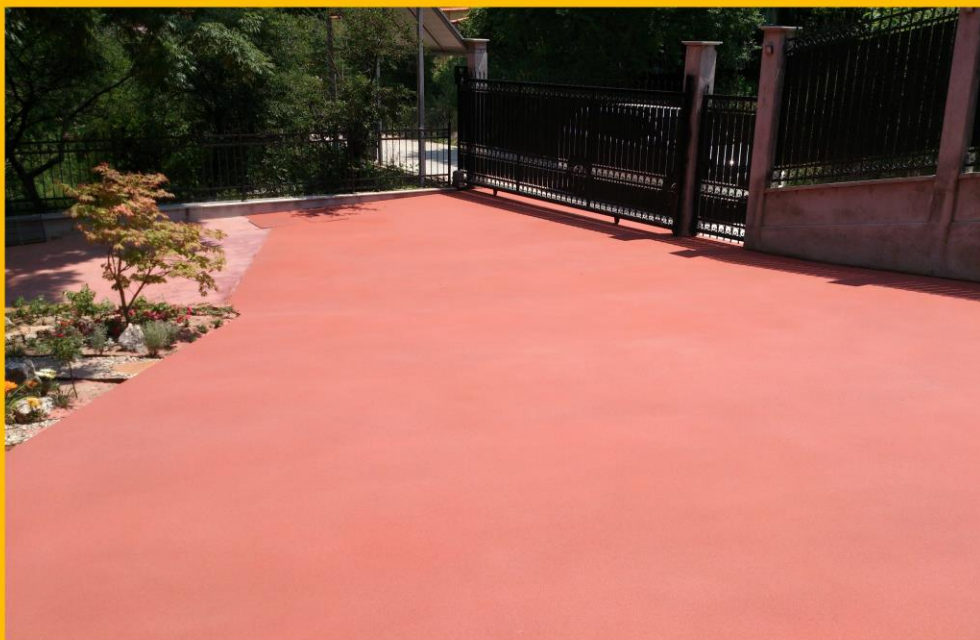

COMPLETED PROJECTS

Project Description:

**Exposed Car Park,
Private house,
Sofia, Bulgaria.**

Area: 520 square meters