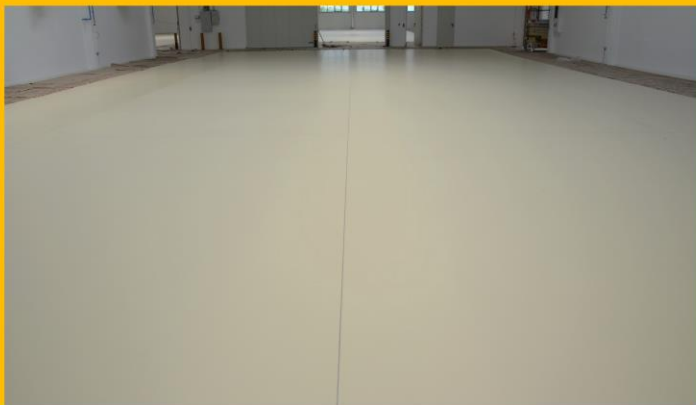

COMPLETED PROJECTS

Project Description:

**Transformer components Factory “ENPAY”-
Shumen, Bulgaria**

Area: 5,100 square meters